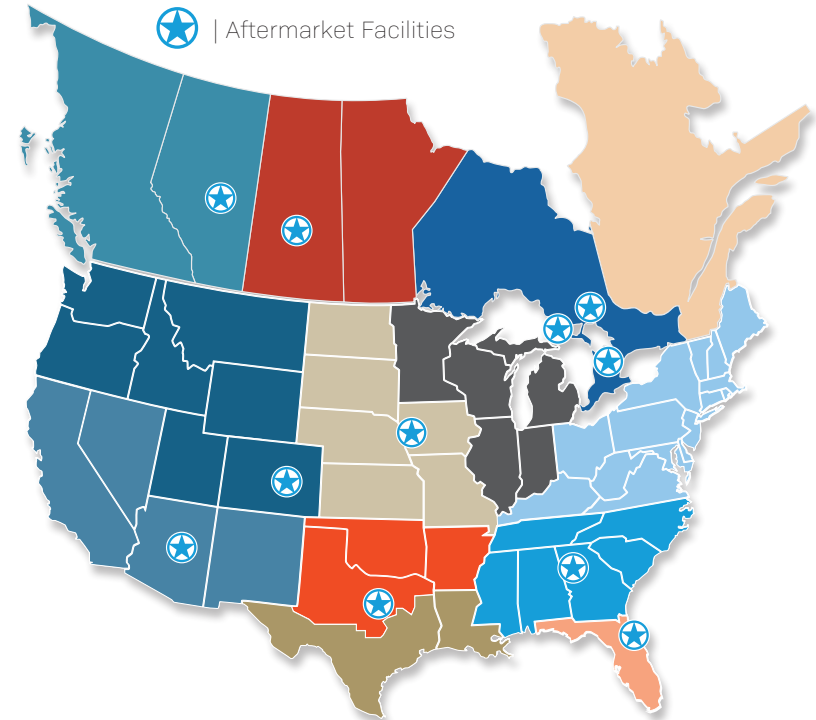

*Also representing portions of Minnesota, Wisconsin, and Michigan.

PRODUCT EXPERTS:

- **Schaunnea Richter | Material Handling**
  schaunnea.richter@otrwheel.com
  817.470.8889
- **Charles "CJ" Rhoden | Wheels**
  charles.rhoden@otrwheel.com
  904.607.3705
- **Mike Skoropat | Wheels**
  mike.skoropat@otrwheel.com
  706.290.4041
- **Scot Sunstrum | Solid Tires**
  scot.sunstrum@otrwheel.com
  972.400.1869
- **Zach Walker | Wheel Engineer Specialist & Safety Instructions**
  zach.walker@otrwheel.com | 706.235.9781

INSIDE SALES:

- **Cindy Baird**
  cindy.baird@otrwheel.com
- **Tyesh "Ty" Goldizen**
  tyesh.goldizen@otrwheel.com
- **Tim Long**
  tim.long@otrwheel.com
- **Mike Rohn**
  mike.rohn@otrwheel.com
- **Brad Schur**
  brad.schur@otrwheel.com

Aftermarket Facilities

MANAGEMENT:

- **Mitch Mittlestadt | General Manager**
  mitch.mittlestadt@otrwheel.com | 706.252.8568
- **Steve Jensen | V.P. of National Accounts**
  steve.jensen@otrwheel.com | 402.980.1031
- **Michele Hart | Director of Business Development Aftermarket**
  michele.hart@otrwheel.com | 303.335.6546
- **John King | V.P. of Aftermarket Sales**
  john.king@otrwheel.com | 706.235.9781
- **Don Rowswell | V.P. of Sales – Mining, Ports & Forestry**
  don.rowswell@otrwheel.com | 705.541.8076

Nationwide Support
+1.800.833.6309
customercare@otrwheel.com

www.otrwheel.com

M-US-V010225